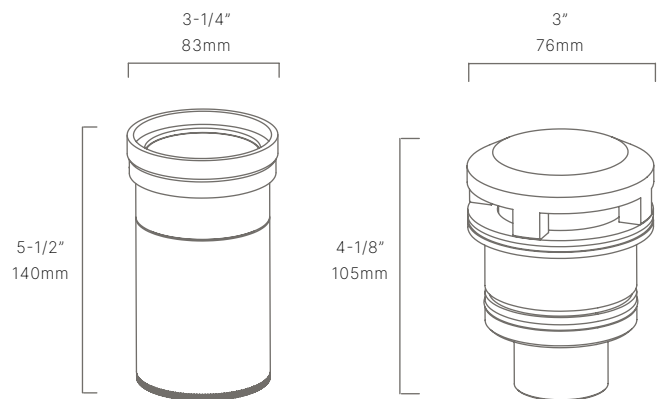

## COMPASS

IGR030303

The Compass is based on the award-winning micro well light design. It will provide subtle illumination on drives, walks, and pathways.

- Thermally Integrated® w/ Copper Core Technology®
- Cree LED™ XLAMP® (XP-L)
- Drive-Over rated for up to 6000lbs.
- Ideal for driveways, wide pathways & walkways

### CONFIGURATOR:

IGR030303	LED	FINISH
	<input type="text"/>	<input type="text"/>
<b>( ) = Most common configuration</b>	<b>(2703) 2700K 3W</b> (3003) 3000K 3W	<b>(NAT) Natural Brass</b> (BLP) Bronze Living Patina (BLPX) Extra Dark BLP (NI) Nickel PVD

### AVAILABLE FINISHES:

FIXTURE DIMENSIONS	D3" x H4-1/8"
LIGHT SOURCE	Integrated LED
COLOR TEMPERATURES	2700K, 3000K
WATTAGES	3W
CRI (RA)	80 CRI
VOLTAGE	12V
DELIVERED LUMENS	17lm (3000K)
DIMMABLE	Yes, Dim to <10% via Transformer
DRIVER	Yes, 12V Integral Constant Current
TRANSFORMER	No, 12V AC/DC Transformer Required
MOUNT	Included Sch. 40 PVC w/ J-Box
BEAM SPREAD	360°
FINISH	Included Natural Brass
MATERIAL	Brass
WIRE LENGTH	24"
LOCATION	Interior & Exterior Wet
CERTIFICATIONS	UL, IP66, IP67, Drive Over